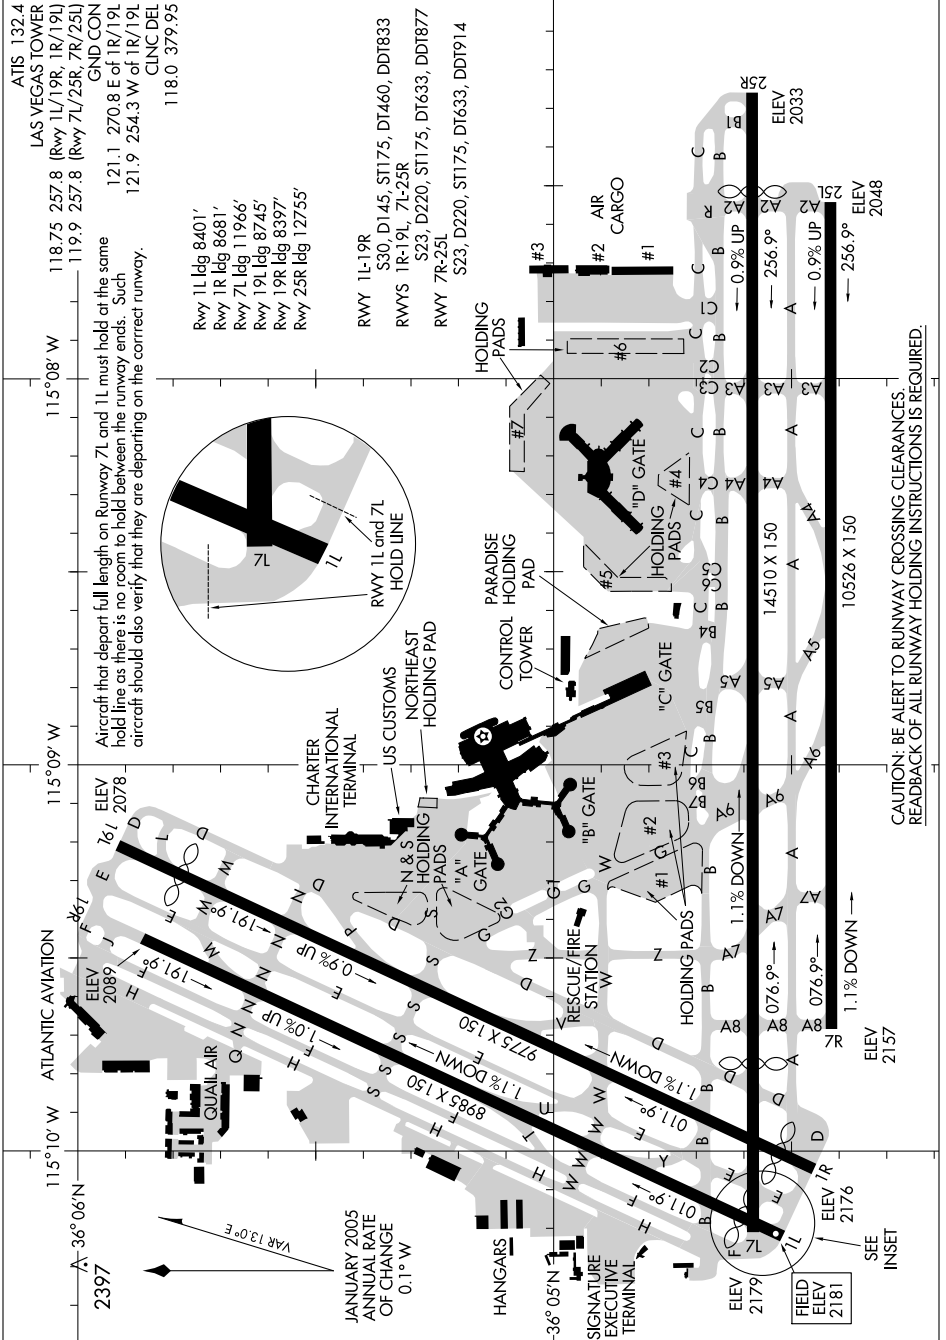

AIRPORT DIAGRAM

AL-662 (FAA)

LAS VEGAS/McCARRAN INTL (LAS)
LAS VEGAS, NEVADA

8002 207 1E 01 8002 207 80 '4-MS

CAUTION: BE ALERT TO RUNWAY CROSSING CLEARANCES.
READBACK OF ALL RUNWAY HOLDING INSTRUCTIONS IS REQUIRED.

SW-4, 03 JUL 2008 to 31 JUL 2008

AIRPORT DIAGRAM

LAS VEGAS, NEVADA
LAS VEGAS/McCARRAN INTL (LAS)